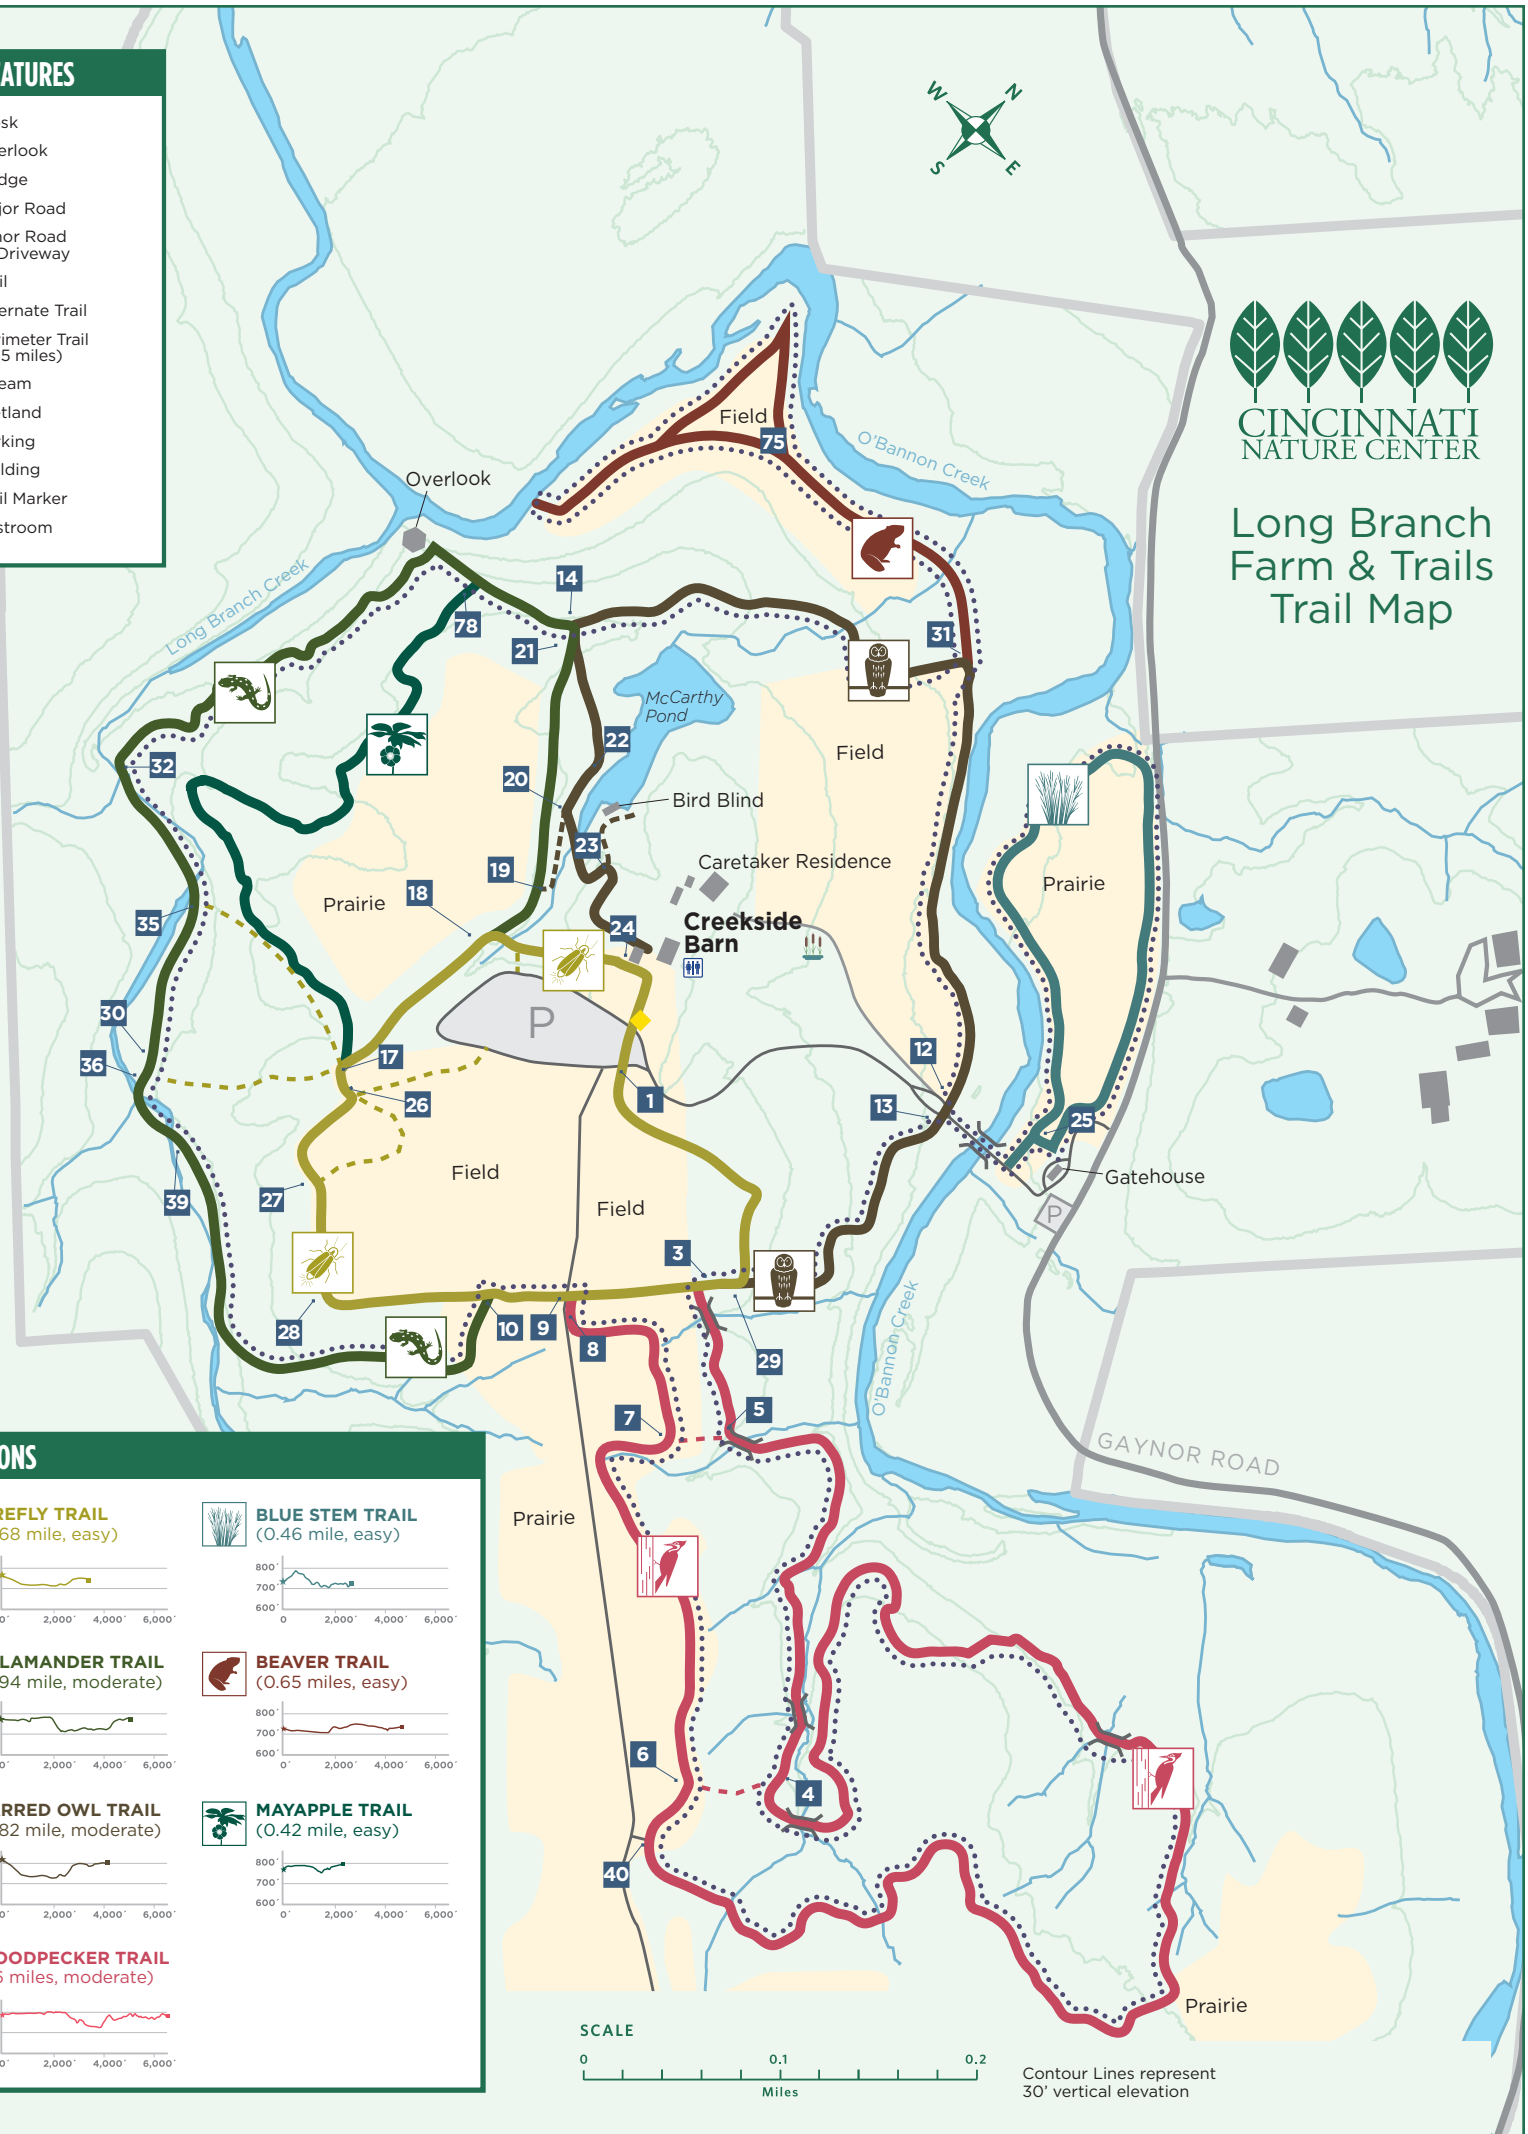

## TRAIL FEATURES

-  Kiosk
-  Overlook
-  Bridge
-  Major Road
-  Minor Road or Driveway
-  Trail
-  Alternate Trail
-  Perimeter Trail (4.15 miles)
-  Stream
-  Wetland
-  Parking
-  Building
-  Trail Marker
-  Restroom

## Long Branch Farm & Trails Trail Map

## TRAIL ICONS

### SCALE

Contour Lines represent 30' vertical elevation