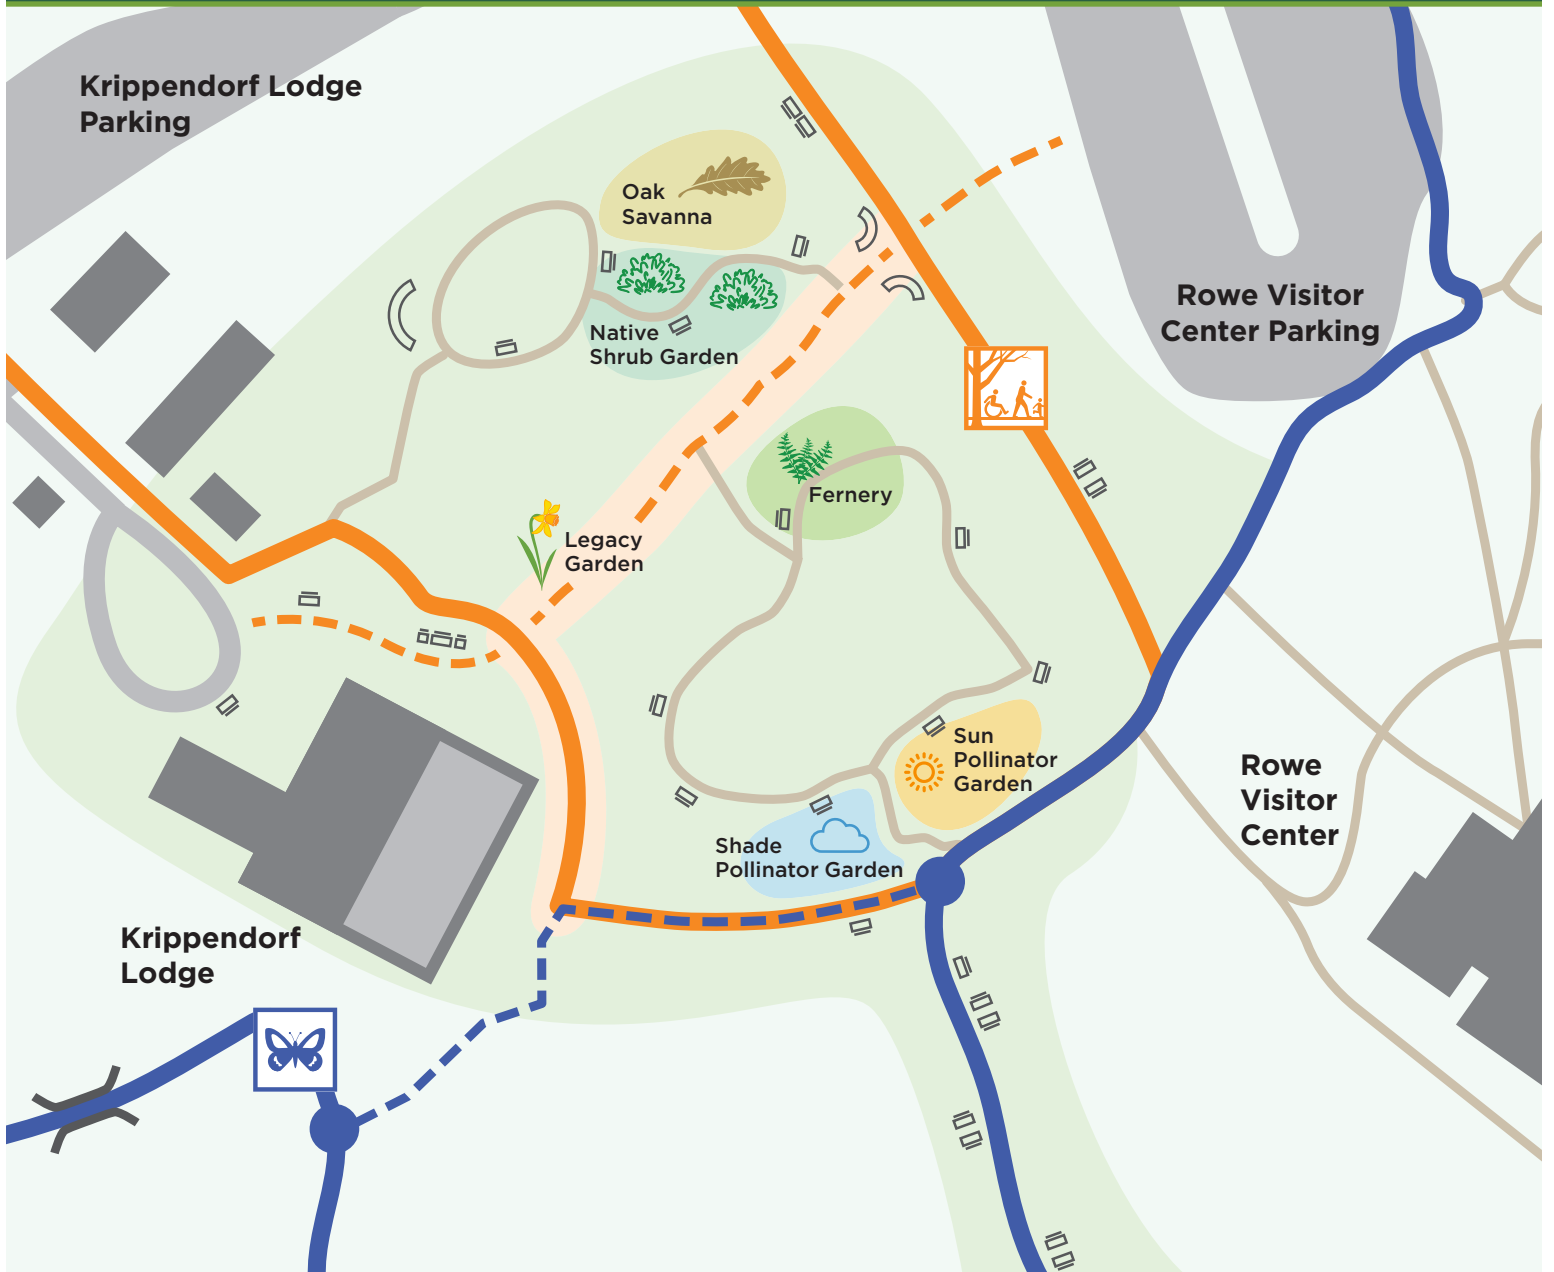

Celebration Garden

TRIBUTE GIFT MAP

Map Key

- | | | | |
|---|----------------------------------|---|-------------------------|
|  | Mashburn Family Discovery Trail |  | Legacy Garden |
|  | Upland Trail |  | Oak Savanna |
|  | Celebration Garden Area |  | Native Shrub Garden |
|  | Stone Tile Reflection Bench |  | Fernery |
|  | Oak Bench (ask for availability) |  | Shade Pollinator Garden |
| | |  | Sun Pollinator Garden |